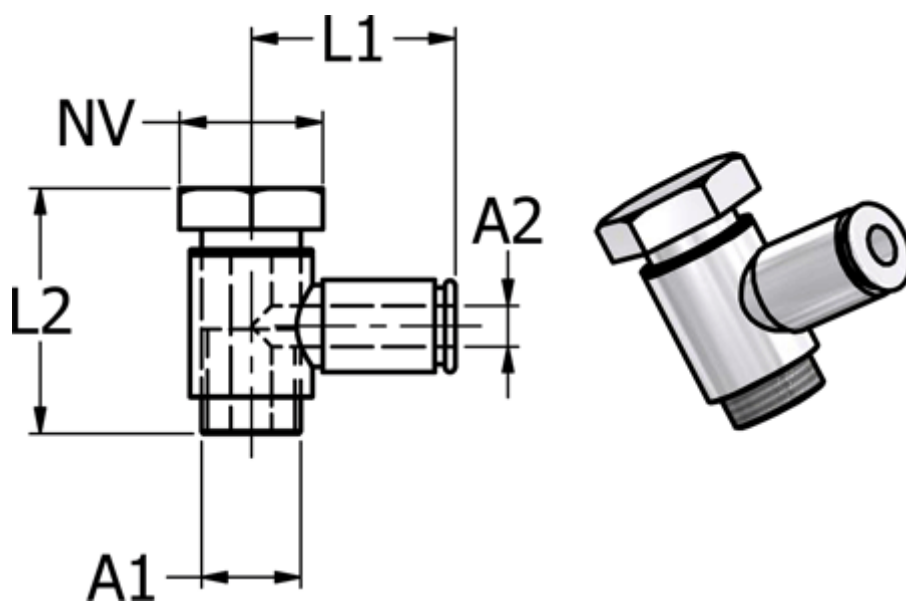

Article number: 5868630056

Description: Metal Push-in fitting 863.005-6, Ø6 / M5
Elbow swivel with FPM O-ring

Measures

Ext. hose diameter A2	= 6
L1	= 19.5
L2	= 19.5
NV	= 8
Thread A1	= M5